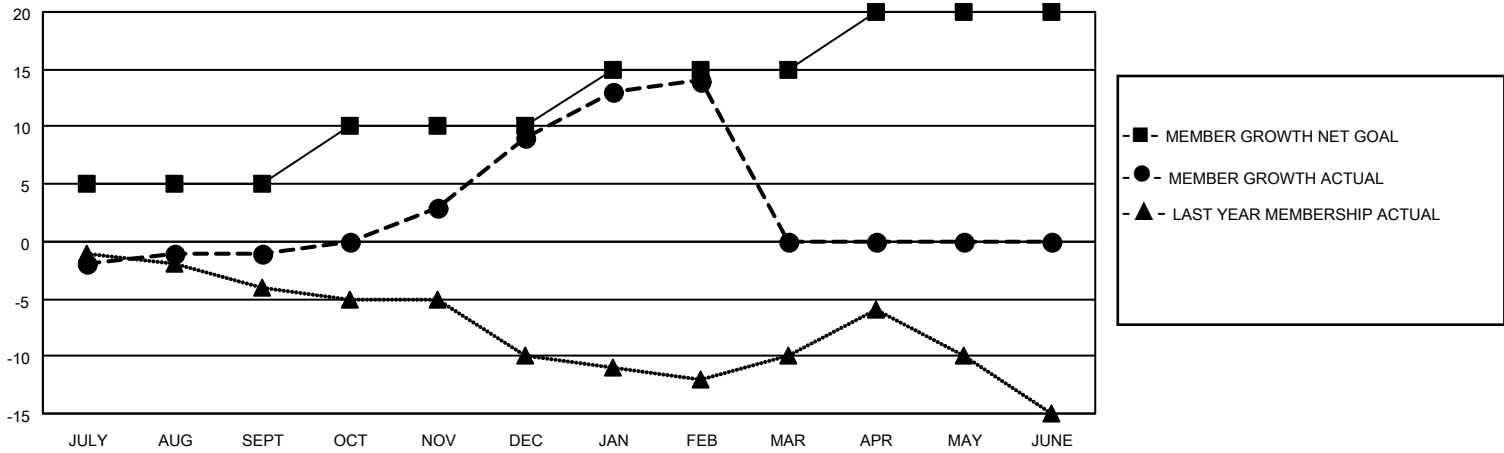

GOALS AND ACTUAL MEMBERS CUMULATIVE

DROPPED CLUBS: 0	7 CLUBS OF 18 ADDED 1 OR MORE NEW MEMBERS	<u>GENDER DISTRIBUTION</u> MALE 90 (52.94%) FEMALE 80 (47.06%) NON BINARY 0 (0.00%) PREFER NOT TO ANSWER 0 (0.00%)
<u>DROPPED MEMBERS</u> <table style="width: 100%; border-collapse: collapse;"> <tr> <td style="width: 80%;">DECEASED</td> <td style="text-align: right;">2</td> </tr> <tr> <td>CLUB CANCELLED</td> <td style="text-align: right;">0</td> </tr> <tr> <td>OTHER</td> <td style="text-align: right;">11</td> </tr> <tr> <td>TOTAL</td> <td style="text-align: right;">13</td> </tr> </table>	CLICK HERE FOR CUMULATIVE MEMBERSHIP DATA	<table style="width: 100%; border-collapse: collapse;"> <tr> <td style="width: 80%;">TOTAL FAMILY UNIT MEMBERS</td> <td style="text-align: right;">21</td> </tr> <tr> <td>FAMILY MEMBERS PAYING HALF DUES</td> <td style="text-align: right;">12</td> </tr> </table>