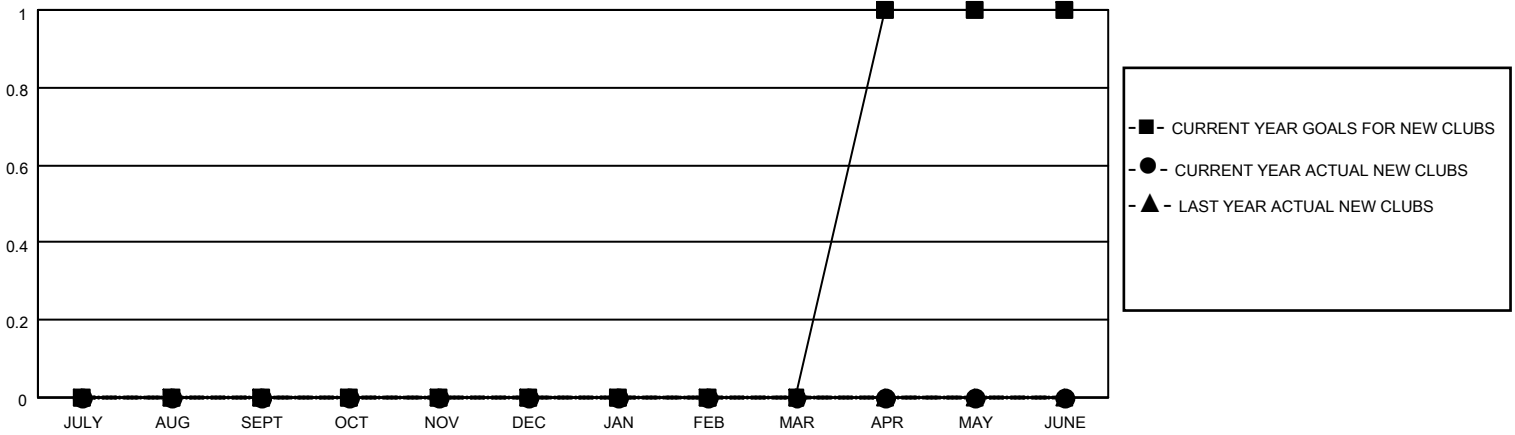

MONTHLY MEMBERSHIP PROGRESS REPORT

LOCATION RUSSIAN FEDERATION

District 123

Results as of: 2/28/2022

Clubs			
RESULTS FOR 2021-2022			
QUARTER	NEW CLUB GOAL	NEW CLUBS	DROPPED CLUBS
JULY/AUG/SEPT	0	0	0
OCT/NOV/DEC	0	0	0
JAN/FEB/MAR	0	0	0
APR/MAY/JUNE	1	0	0

Members			
RESULTS FOR 2021-2022			
QUARTER	MEMBER GROWTH NET GOAL	MEMBER GROWTH ACTUAL	DROPPED MEMBERS ACTUAL (including transfers)
JULY/AUG/SEPT	5	9	7
OCT/NOV/DEC	5	15	3
JAN/FEB/MAR	5	11	3
APR/MAY/JUNE	5	0	0

GOALS AND ACTUAL NEW CLUBS CUMULATIVE